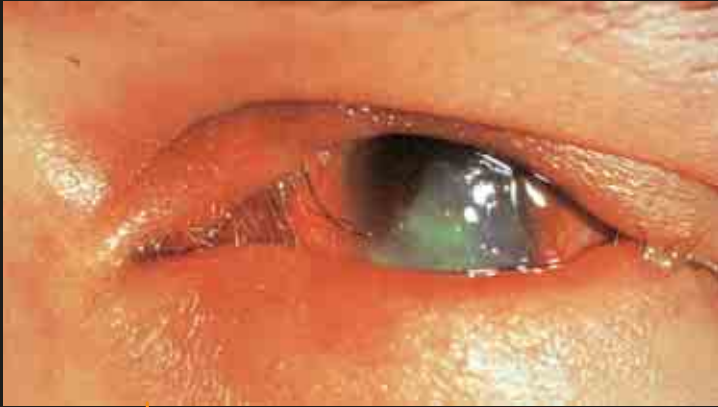

Penetrating Eye Injury - Steel

Laceration to Lower Lid

Hot Metal Burn

Nail in Eye

Eye Protection Wear It!

**WORKPLACE
SAFE**
// // // // //
It's working

Steel inside Eye

Penetrating Eye Injury - Staple

Penetrating Eye Injury - Mig Wire

Penetrating Eye Injury